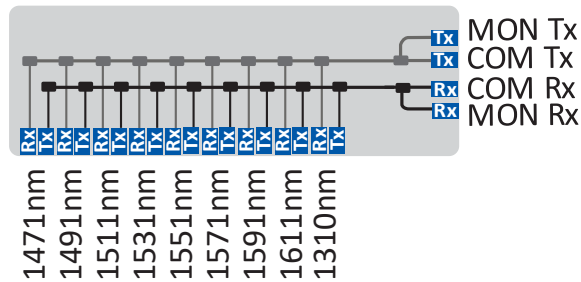

LOGICAL DIAGRAM

The logical diagram shows how the channels flow through the filter. In a Mux/Demux channel ports will terminate or originate from the COM fibers and only channels listed are accessible. This filter includes a 1310nm wideband port that will filter channels between 1260nm and 1360nm to allow for the transport of legacy 1310nm channels or even 100Gbps channels using wavelengths in that range. This logical diagram shows a 8 CWDM channel, + 1310nm, Mux/Demux filter.

**8 Channel CWDM,
Plus 1310nm Wideband
Mux / Demux**

ORDERING INFORMATION	
PART NUMBER	DESCRIPTION
PLO-L1CT-A9C1-LC	8ch CWDM (1471, 1491, 1511, 1531, 1551, 1571, 1591, 1611nm) Plus 1310nm Mux/Demux Filter, Monitor Port, LGX, LC/UPC
<i>NOTE: SEE PLUGIN OPTICS LGX MOUNTING CHASSIS BELOW.</i>